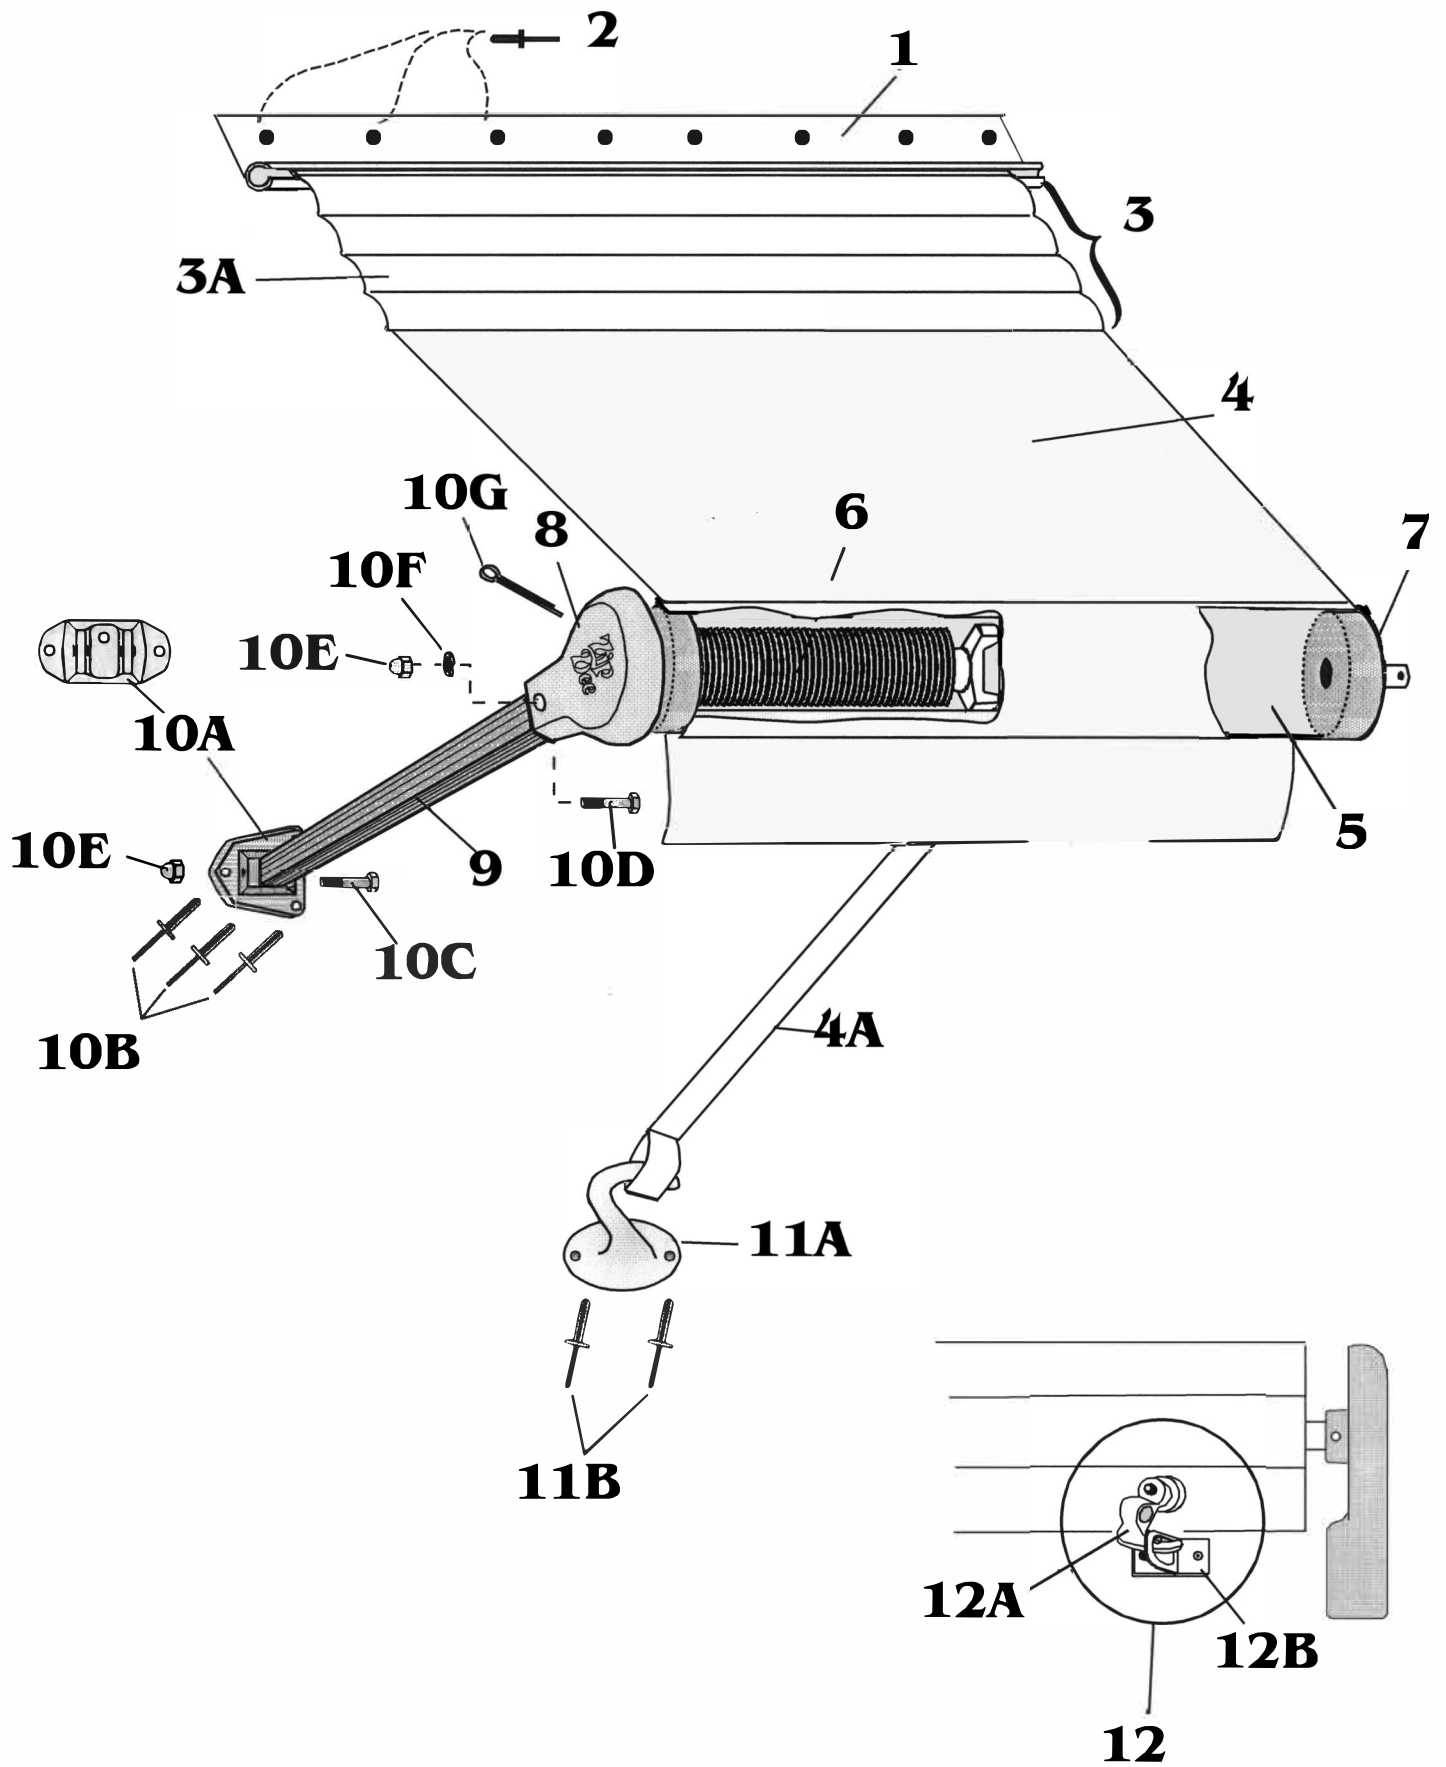

# WINDOW AWNING PARTS

Ref #	PART #	WINDOW AWNING ... all years
1	343240	AWNING RAIL (per ft.)
2	316150	RIVET, 5/32, BLIND (rail)
3	204240	BRIGHT COMPLETE CASE - 3 Slope, Pre 97 (4 Slat, per ft.)
3	704240	SATIN COMPLETE CASE - 3 Slope, Pre 97 (4 Slat, per ft.)
3	205240	BRIGHT COMPLETE CASE - 8 Slope (3 Slat, Flex Key, per ft.)
3	705240	SATIN COMPLETE CASE - 8 Slope (3 Slat, Flex Key, per ft.)
3	208240	BRIGHT COMPLETE CASE - 3 Slope, 3'-5' (2 Slat, Flex Key, per ft.)
3	708240	SATIN COMPLETE CASE - 3 Slope, 3'-5' (2 Slat, Flex Key, per ft.)
3	209240	BRIGHT COMPLETE CASE - 3 Slope, 5'6"-22' (2 Slat, Wide Flex Key, per ft.)
3	709240	SATIN COMPLETE CASE - 3 Slope, 5'6"-22' (2 Slat, Wide Flex Key, per ft.)
3A	340240	BRIGHT SINGLE CASE SLAT (per ft.)
3A	341240	SATIN SINGLE CASE SLAT (per ft.)
4	226240	FINISHED WINDOW/DOOR AWNING FABRIC (per ft)
4	227240	FINISHED WINDOW/DOOR AWNING FABRIC, LONG (per ft)
4A	226900	REPLACEMENT PULL FOR WINDOW AND DOOR AWNING
4A	226901	REPLACEMENT PULL FOR WINDOW AWNING, LONG
5	332240	ROLLER TUBE, 2-1/4" (3'-5') (per ft.)
5	331240	ROLLER TUBE, 2-1/2" (5'6"-22') (per ft.)
6	221100	SPRING ASSEMBLY, ROUND WIRE FOR 2-1/4" TUBE
6	221200	SPRING ASSEMBLY, SQUARE WIRE FOR 2-1/2" TUBE
6	221102	SPRING ASSEMBLY, SQUARE WIRE FOR 2-1/4" TUBE
7	221550	2-1/4" IDLE END ASSEMBLY
7	221500	2-1/2" IDLE END ASSEMBLY
8	210430	HEAD CASTING WITH COTTER PIN
		<b>SUPPORT ARM</b>
9	231100	BRIGHT "G" ARM FOR "47" REAR AWNING
9	731100	SATIN "G" ARM FOR "47" or "52" REAR AWNING
9	231200	BRIGHT "C" ARM FOR WINDOW AWNING
9	731200	SATIN "C" ARM FOR WINDOW AWNING
9	231XXX	BRIGHT WINDOW AWNING ARMS
9	731XXX	SATIN WINDOW AWNING ARMS
	299310	<b>MOUNTING KIT "47" WINDOW AWNING, (OR)...</b>
	299320	<b>MOUNTING KIT STANDARD WINDOW AWNING, includes:</b>
10A	210060	(2) BASE HINGE, RECTANGULAR (floor mount)
10A	210050	(2) BASE HINGE, TRIANGULAR (rib mount)
10B	316030	(6) RIVET, 3/16 X 1", OLYMPIC
10C	310010	(2) BOLT, 1/4 - 20 X 1-5/8", HEX HEAD
10D	310040	(2) BOLT, 1/4 - 20 X 1-1/4", HEX HEAD
10E	311010	(4) NUT, 1/4 - 20, ACORN CAP (stainless)
10F	312010	(2) LOCKWASHER, 1/4" (stainless)
10G	313020	(2) COTTER PIN, 1/8 X 1" (stainless)
	299330	<b>HOLD DOWN HOOK KIT, includes:</b>
11A	210440	HOOK CASTING
11B	316010	(2) RIVET, 3/16 X 3/4" OLYMPIC
12	299344	TRAVEL LATCH KIT
12a	210411	WINDOW TRAVEL LATCH HOOK CASTING
		<b>COMPLETE SET OF HARDWARE (includes items 8(2), 9(2), 10(1) &amp; 11(1) above)</b>
	230100	BRIGHT "47" REAR AWNING HARDWARE
	730100	SATIN "47" OR "52" REAR AWNING HARDWARE
	230200	BRIGHT "C" WINDOW AWNING HARDWARE
	730200	SATIN "C" WINDOW AWNING HARDWARE
	230XXX	BRIGHT WINDOW AWNING HARDWARE
	730XXX	SATIN WINDOW AWNING HARDWARE