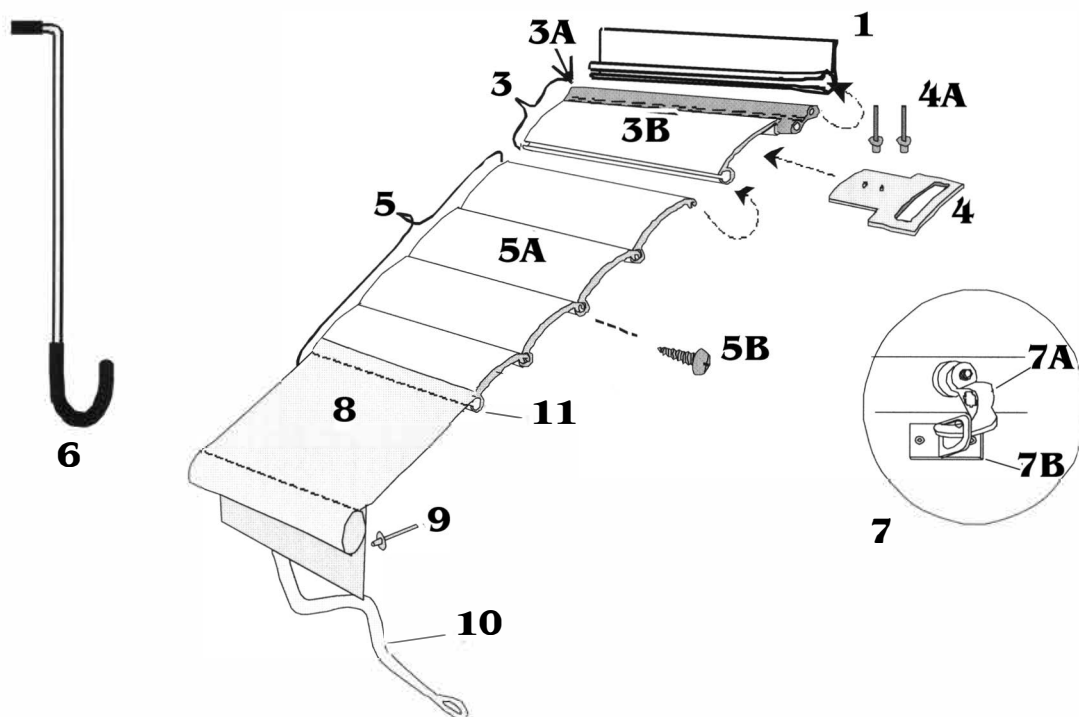

PATIO AWNING ROLLER COMPONENTS

Patio Awning Case and Fabric Components

Ref #	PART #	PATIO AWNING ROLLER COMPONENTS
1	330240	ROLLER TUBE, 3" 18ga. GALVANIZED STEEL (per ft.) (includes assembly rivets part number 316160)
1A	316160	RIVET, 5/32 X 6/16, BLIND (roller)
2	201600	Z LOCK ASSEMBLY
2A	20161S	Z LOCK REPLACEMENT LEVER KIT
3	201500	IDLE END ASSEMBLY, includes:
3A	313010	COTTER PIN, 3/16" X 3/4"
3B	312030	WASHER, 33/64 X 7/8 X 1/32, FLAT (stainless)
3C	312060	RETAINING CLIP, 1/2" DICHROMATE
3D	325080	SHAFT, 1/2 X 1-7/8" (stainless)
4	201100	NON-LOCKING SPRING ASSEMBLY (Contour & '91 or older Universal)
5	316100	RIVET, 5/32, BLIND (stainless)
6	201110	LOCKING SPRING ASSEMBLY (Universal '92 & newer)
6A	201200	Z SPRING LOCK ASSEMBLY
6B	20121S	Z SPRING REPLACEMENT LEVER KIT