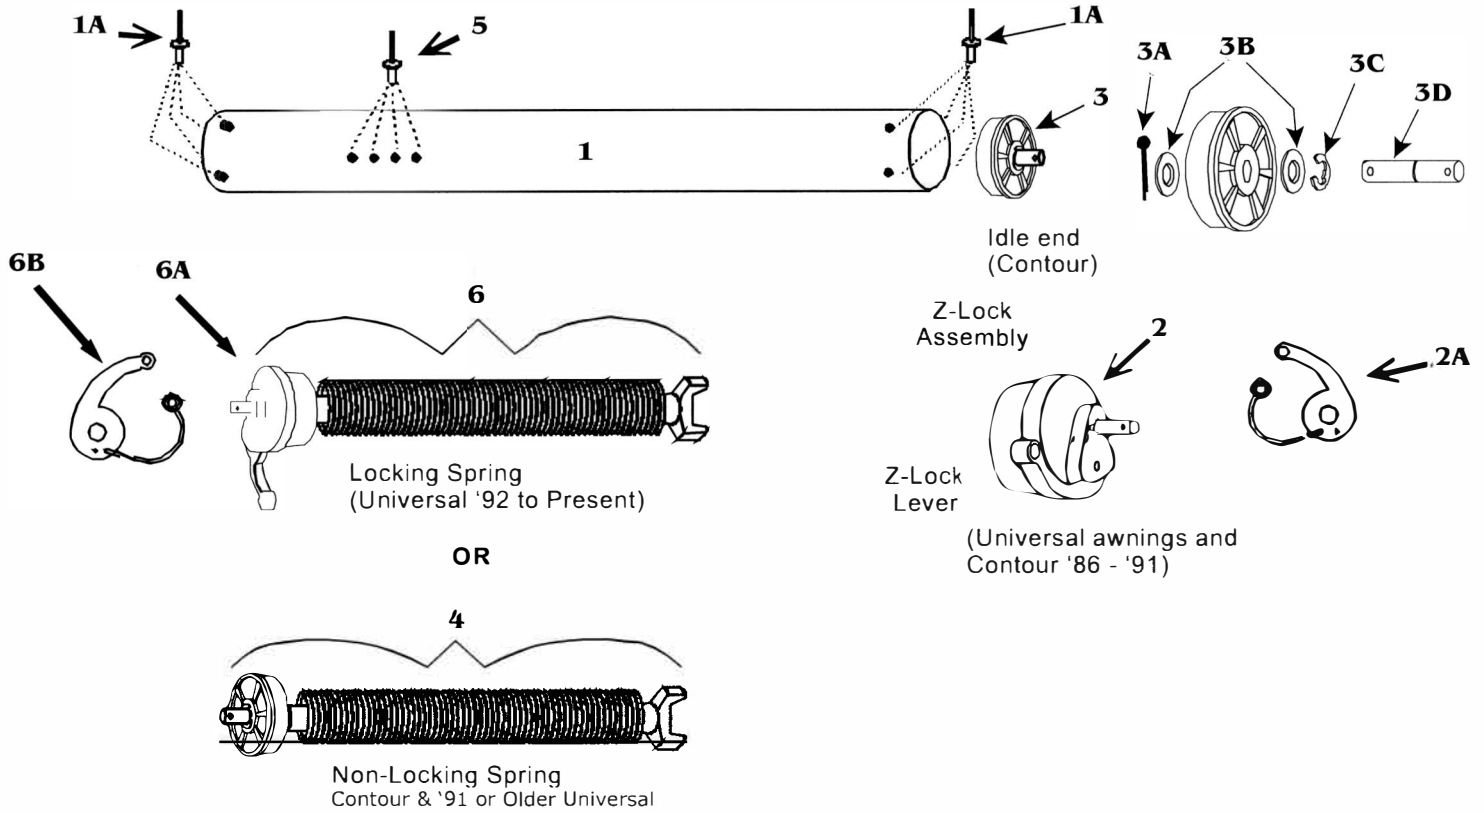

PATIO AWNING ROLLER COMPONENTS

Patio Awning Case and Fabric Components

Ref #	PART #	PATIO AWNING ROLLER COMPONENTS
1	330240	ROLLER TUBE, 3" 18ga. GALVANIZED STEEL (per ft.) (includes assembly rivets part number 316160)
1A	316160	RIVET, 5/32 X 6/16, BLIND (roller)
2	201600	Z LOCK ASSEMBLY
2A	20161S	Z LOCK REPLACEMENT LEVER KIT
3	201500	IDLE END ASSEMBLY, includes:
3A	313010	COTTER PIN, 3/16" X 3/4"
3B	312030	WASHER, 33/64 X 7/8 X 1/32, FLAT (stainless)
3C	312060	RETAINING CLIP, 1/2" DICHROMATE
3D	325080	SHAFT, 1/2 X 1-7/8" (stainless)
4	201100	NON-LOCKING SPRING ASSEMBLY (Contour & '91 or older Universal)
5	316100	RIVET, 5/32, BLIND (stainless)
6	201110	LOCKING SPRING ASSEMBLY (Universal '92 & newer)
6A	201200	Z SPRING LOCK ASSEMBLY
6B	20121S	Z SPRING REPLACEMENT LEVER KIT