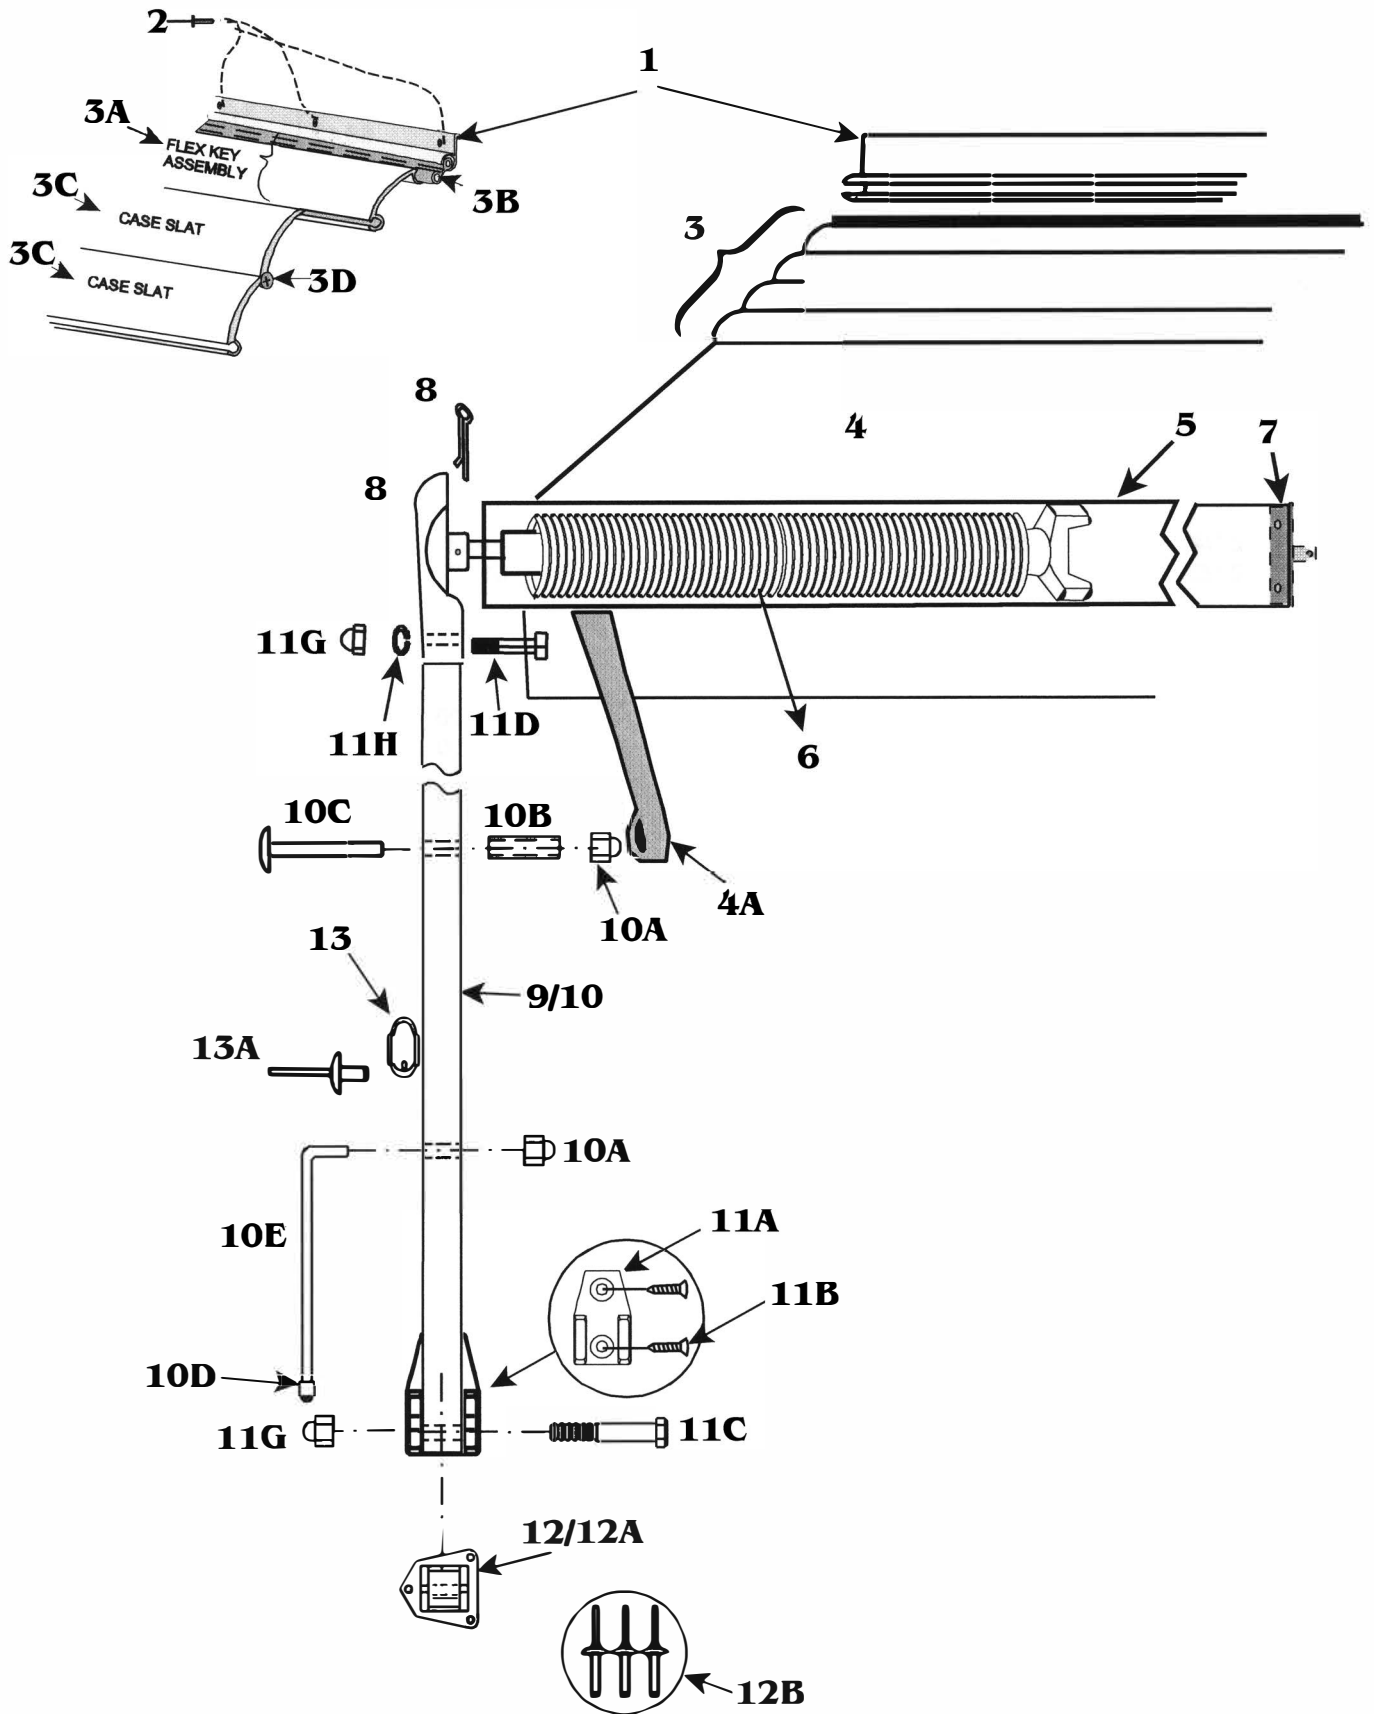

DOOR AWNING PARTS

Ref #	PART #	DOOR AWNING ... all years
1	343240	AWNING RAIL (per ft.)
2	316150	RIVET, 5/32, BLIND (rail)
3	208240	BRIGHT COMPLETE CASE - 3 Slope, 3'-5' (2 Slat, Flex Key, per ft.)
3	708240	SATIN COMPLETE CASE - 3 Slope, 3'-5' (2 Slat, Flex Key, per ft.)
3A	207240	BRIGHT FLEX KEY ASSEMBLY, STANDARD (per ft.)
3A	707240	SATIN FLEX KEY ASSEMBLY, STANDARD (per ft.)
3B	207241	STANDARD FLEX KEY ONLY (per ft.)
3C	340240	BRIGHT SINGLE CASE SLAT (per ft.)
3C	341240	SATIN SINGLE CASE SLAT (per ft.)
3D	317010	SCREW, 6 X 1/2, (stainless) (case)
4	228240	FINISHED DOOR FABRIC, SHORT (per ft)
4	226240	FINISHED WINDOW/DOOR AWNING FABRIC (per ft)
4	227240	FINISHED WINDOW/DOOR AWNING FABRIC, LONG (per ft)
4A	226920	REPLACEMENT PULL FOR DOOR AWNING (nylon)
4A	226900	REPLACEMENT PULL FOR WINDOW AND DOOR AWNING
5	332240	ROLLER TUBE, 2-1/4" (3'-5') (per ft.)
6	221100	SPRING ASSEMBLY, ROUND WIRE FOR 2-1/4" TUBE
7	221550	2-1/4" IDLE END ASSEMBLY
8	210430	HEAD CASTING WITH COTTER PIN
SUPPORT ARM		
9	231403F	BRIGHT DOOR AWNING ARM, FRONT
9	731403F	SATIN DOOR AWNING ARM, FRONT
10	231403R	BRIGHT DOOR AWNING ARM, REAR, includes:
10	731403R	SATIN DOOR AWNING ARM, REAR, includes:
10A	311101	NUT, 3/16, ACORN PUSH-ON
10B	325214	SPACER, 1/4" X 2/3" (aluminum)
10C	315030	RIVET, 3/16 x 1-1/2 (stainless)
10D	321243	CAP, VINYL 3/16" X 1", BLACK
10E	322220	BRACE ROD, 3/16", (galvanized)
299323		DOOR AWNING MOUNTING KIT, includes:
11A	210065	(2) HINGE CASTING, VERTICAL
11B	317052	(4) SCREW, 14 X 1", OVAL HEAD SHEET METAL (stainless)
11C	310010	(2) BOLT, 1/4 - 20 X 1-5/8", HEX HEAD
11D	310040	(2) BOLT, 1/4 - 20 X 1-1/4", HEX HEAD
11G	311010	(4) NUT, 1/4 - 20, ACORN CAP (stainless)
11H	312010	(2) LOCKWASHER, 1/4" (stainless)
12	210050	BASE HINGE, TRIANGULAR (rib mount)
12A	210051	BASE HINGE, TRIANGULAR (filled, Prevost)
12B	316030	RIVET, 3/16 X 1", OLYMPIC
13	325381	SOCKET
13A	316150	RIVET, 5/32, BLIND (rail)
COMPLETE SET OF HARDWARE (INCLUDES ITEMS 8(2), 9(1), 10(1) & 11(1) ABOVE)		
	230403	BRIGHT DOOR AWNING HARDWARE
	230404	BRIGHT DOOR AWNING HARDWARE (Prevost)